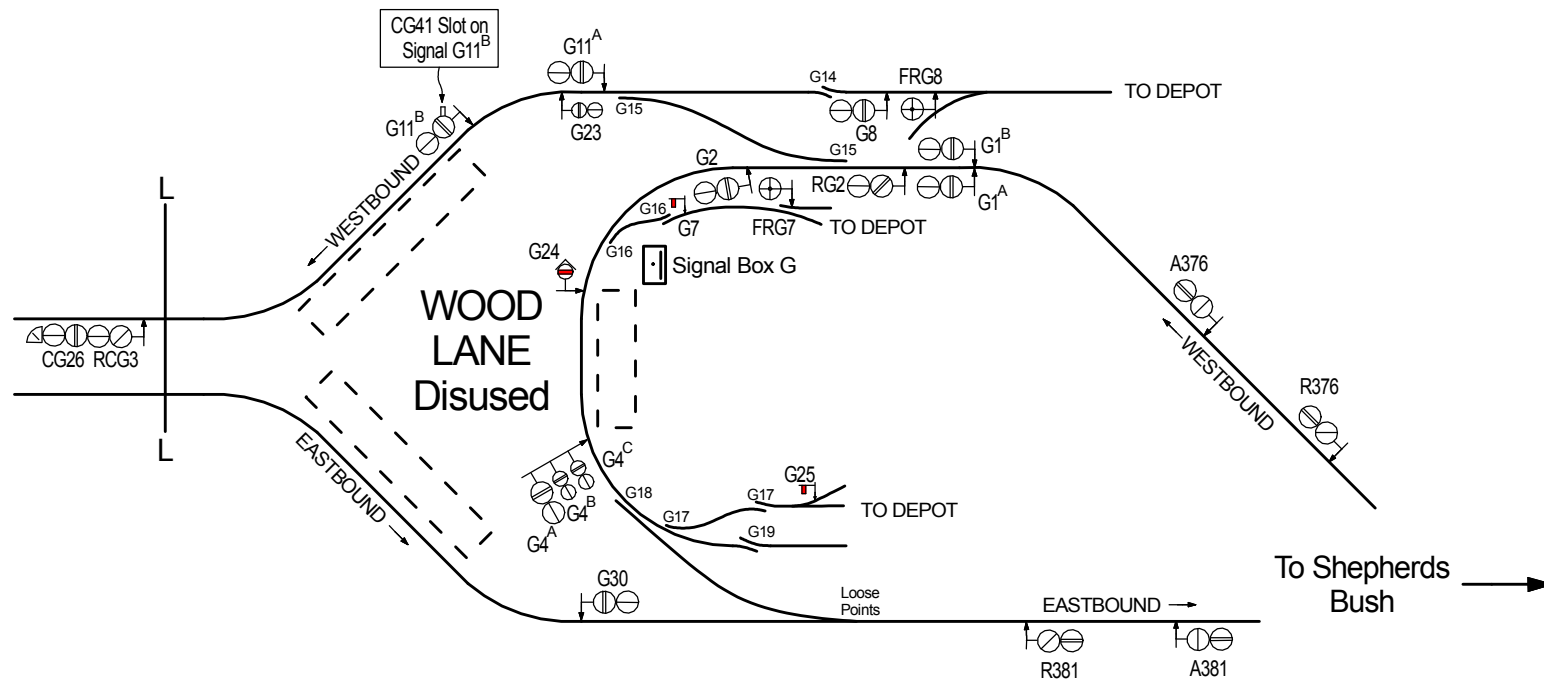

**CENTRAL LINE  
WESTERN EXTENSIONS  
1947 - 1948**

← To West Acton & Hanger Lane

To White City →

WHITE CITY & WOOD LANE  
AREA AS AT NOVEMBER 1947

**WHITE CITY & WOOD LANE  
AREAS AT 4TH JULY 1948**

**WHITE CITY & WOOD LANE  
 AREA AS AT 28TH NOVEMBER 1948**