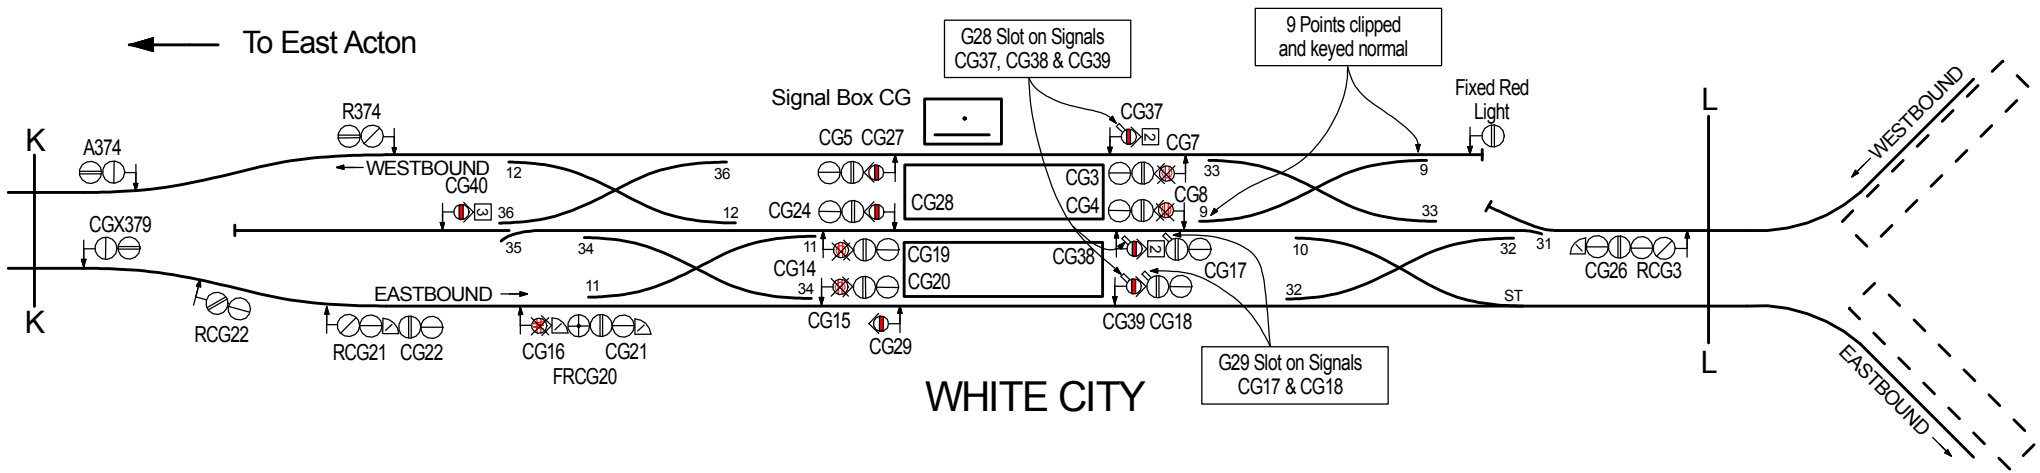

**CENTRAL LINE  
WESTERN EXTENSIONS  
1947 - 1948**

← To West Acton & Hanger Lane

To White City →

WHITE CITY & WOOD LANE  
AREA AS AT NOVEMBER 1947

**WHITE CITY & WOOD LANE  
AREAS AT 4TH JULY 1948**

**WHITE CITY & WOOD LANE  
 AREA AS AT 28TH NOVEMBER 1948**