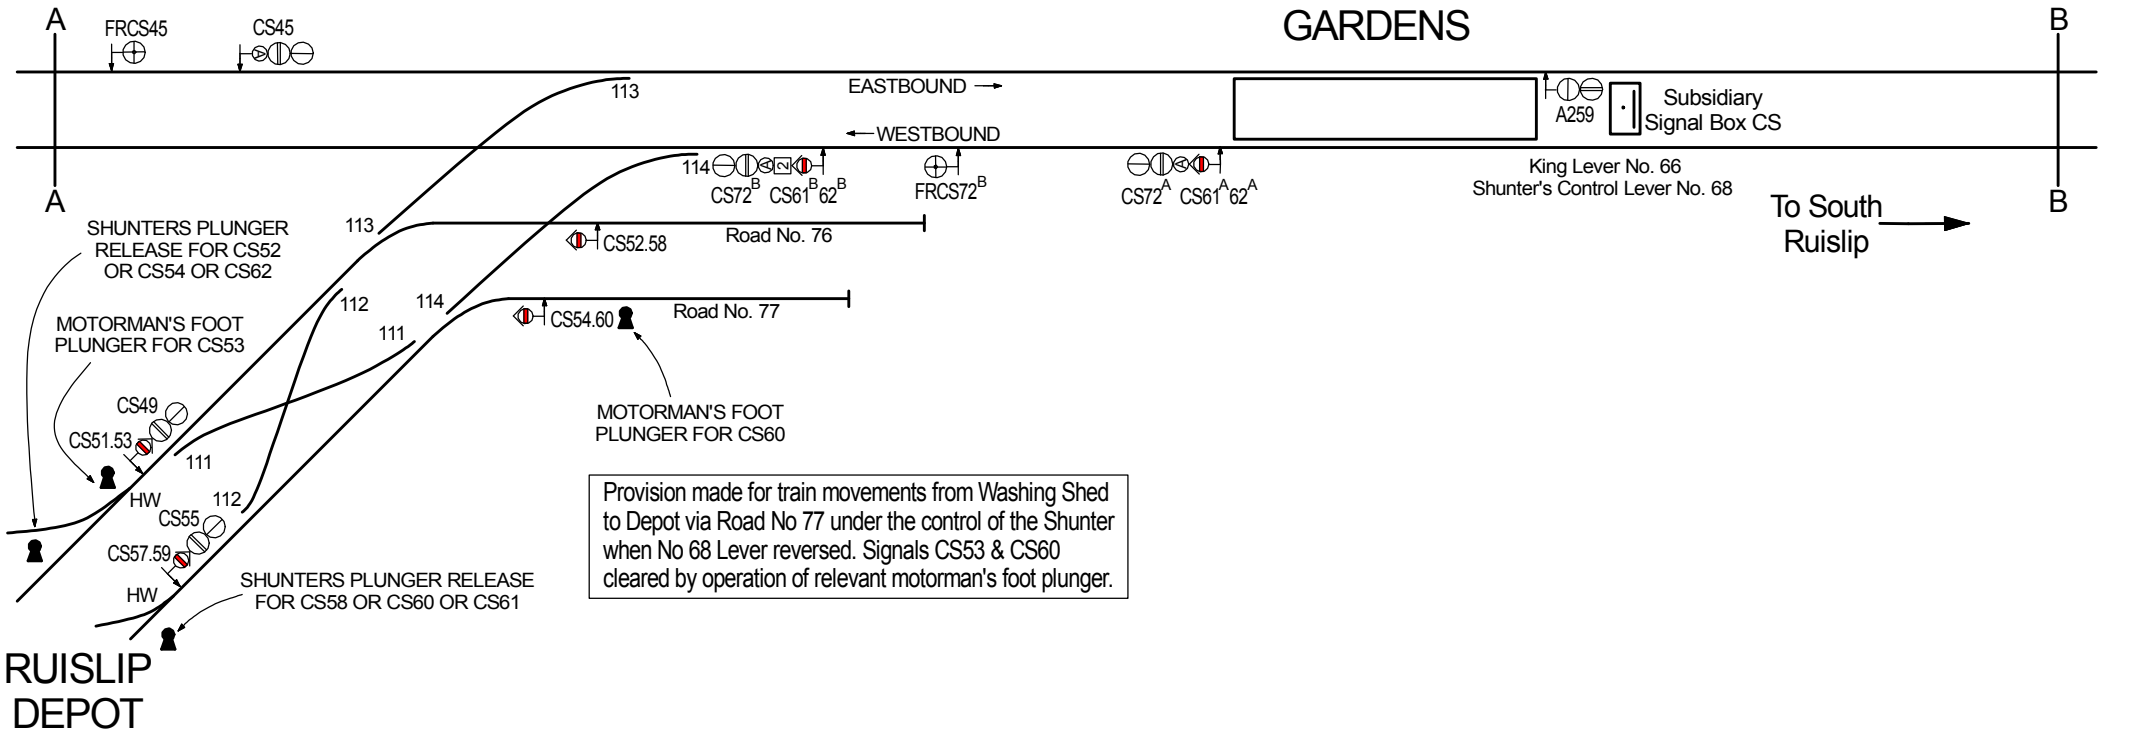

**CENTRAL LINE  
WESTERN EXTENSIONS  
1947 - 1948**

← To West Acton & Hanger Lane

To White City →

WHITE CITY & WOOD LANE  
AREA AS AT NOVEMBER 1947

**WHITE CITY & WOOD LANE  
AREAS AT 4TH JULY 1948**

**WHITE CITY & WOOD LANE  
 AREA AS AT 28TH NOVEMBER 1948**