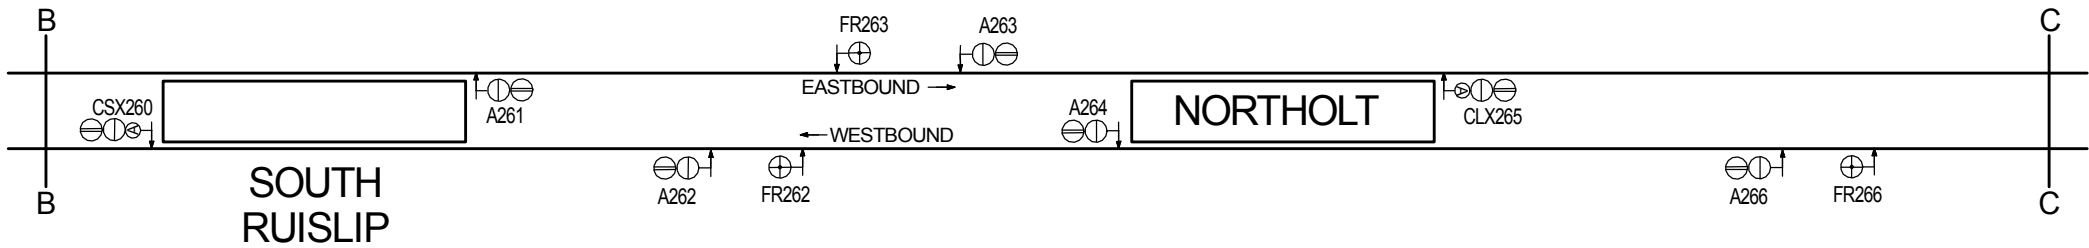

**CENTRAL LINE  
WESTERN EXTENSIONS  
1947 - 1948**

← To West Acton & Hanger Lane

To White City →

WHITE CITY & WOOD LANE  
AREA AS AT NOVEMBER 1947

**WHITE CITY & WOOD LANE  
AREAS AT 4TH JULY 1948**

**WHITE CITY & WOOD LANE  
 AREA AS AT 28TH NOVEMBER 1948**