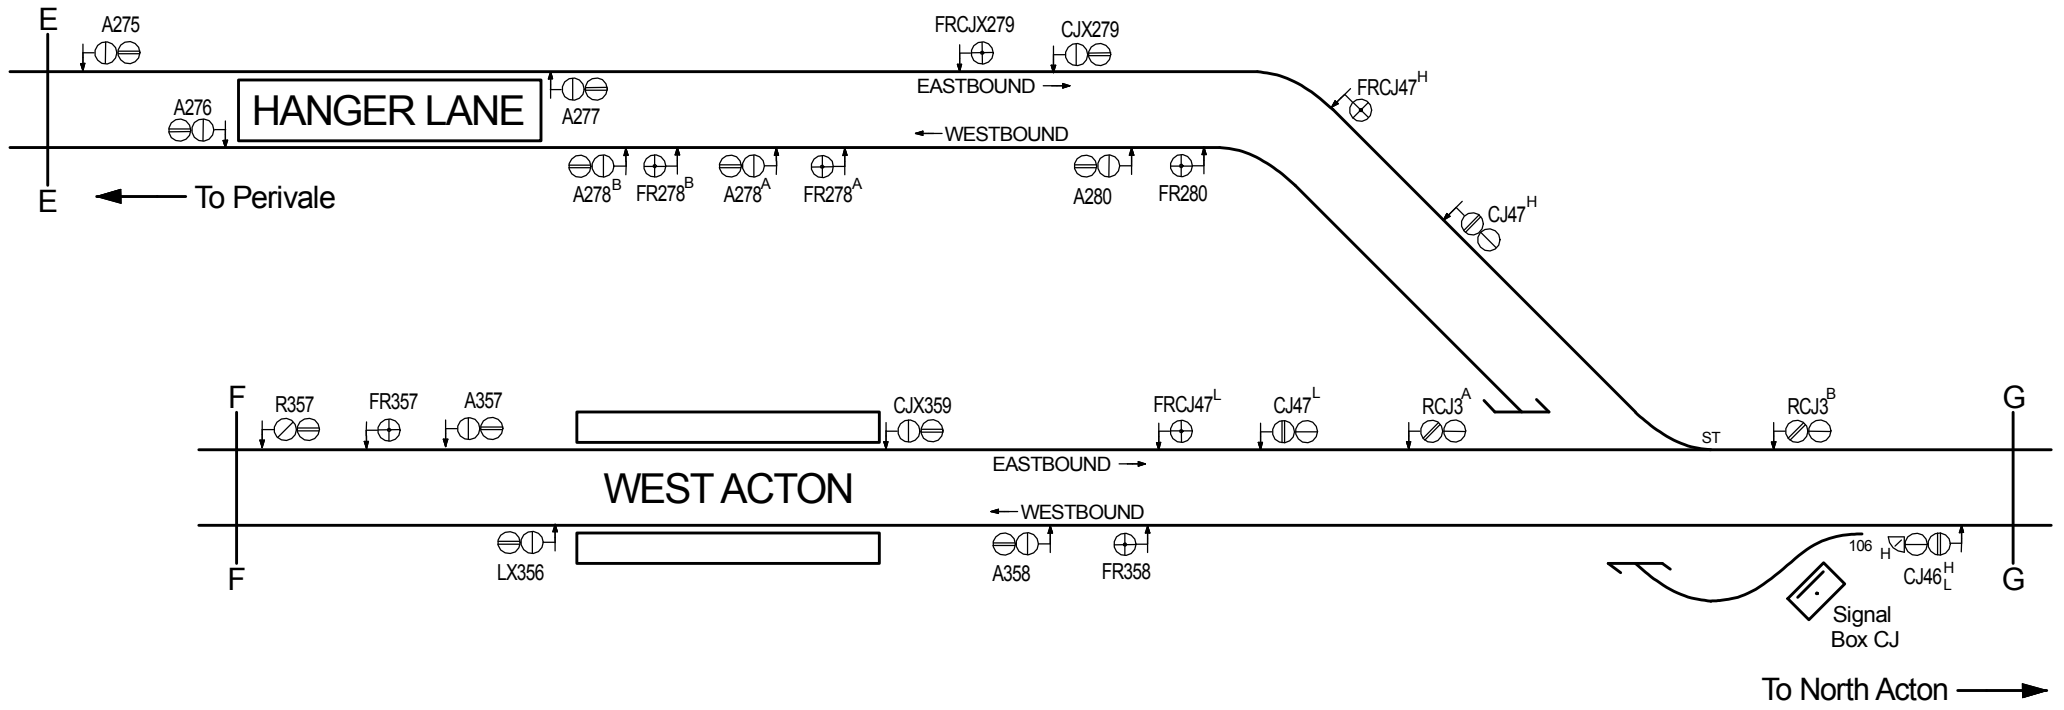

**CENTRAL LINE  
WESTERN EXTENSIONS  
1947 - 1948**

← To West Acton & Hanger Lane

To White City →

WHITE CITY & WOOD LANE  
AREA AS AT NOVEMBER 1947

**WHITE CITY & WOOD LANE  
AREAS AT 4TH JULY 1948**

**WHITE CITY & WOOD LANE  
 AREA AS AT 28TH NOVEMBER 1948**