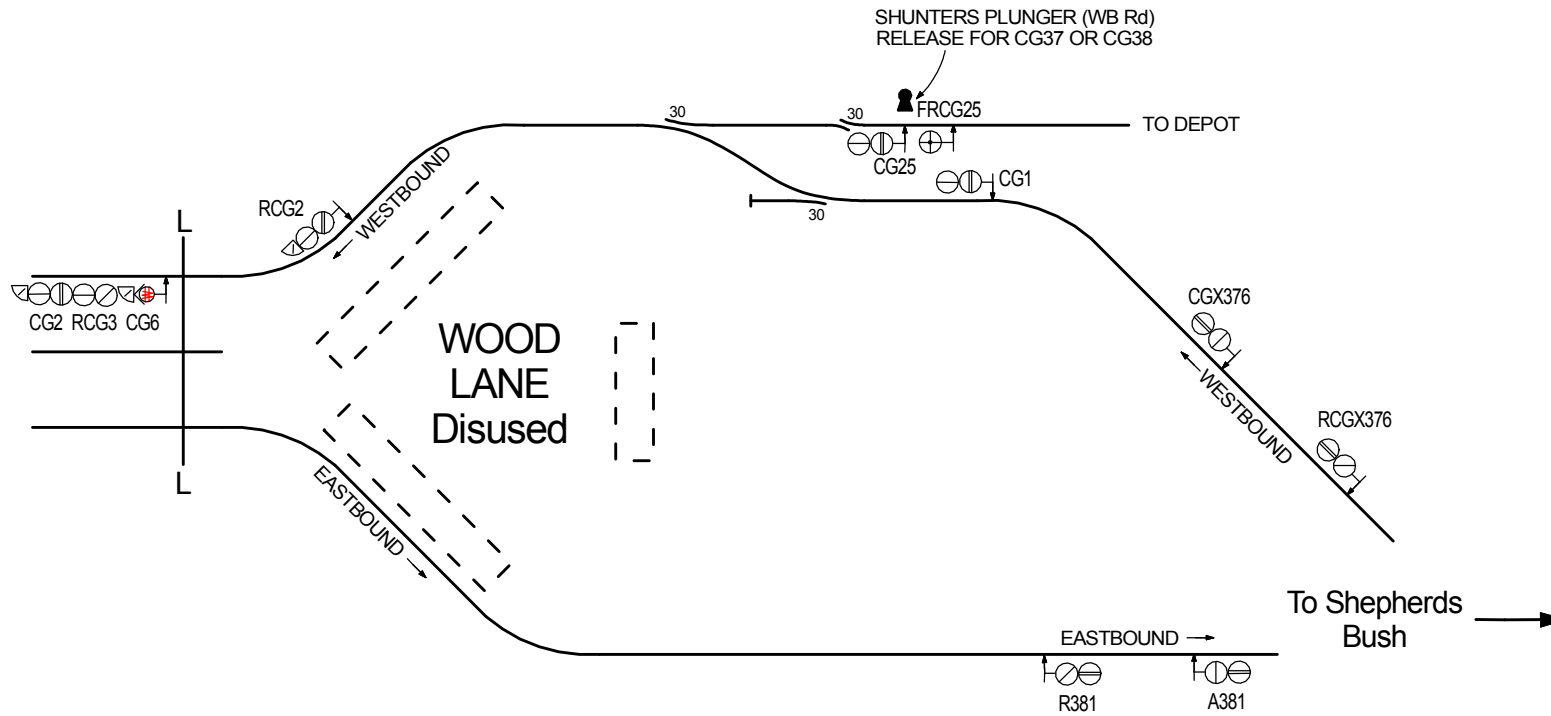

**CENTRAL LINE  
WESTERN EXTENSIONS  
1947 - 1948**

← To West Acton & Hanger Lane

To White City →

WHITE CITY & WOOD LANE  
AREA AS AT NOVEMBER 1947

**WHITE CITY & WOOD LANE  
AREAS AT 4TH JULY 1948**

**WHITE CITY & WOOD LANE  
 AREA AS AT 28TH NOVEMBER 1948**