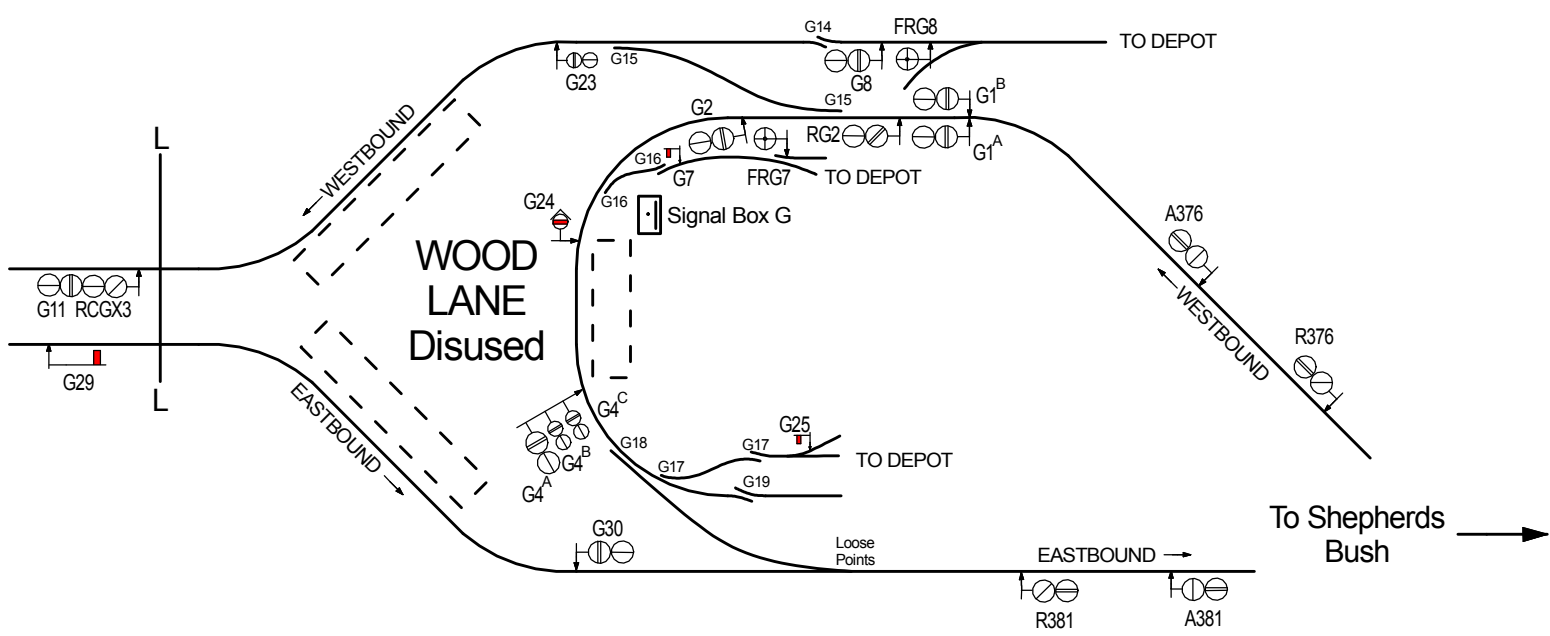

**CENTRAL LINE  
WESTERN EXTENSIONS  
1947 - 1948**

← To West Acton & Hanger Lane

To White City →

WHITE CITY & WOOD LANE  
AREA AS AT NOVEMBER 1947

**WHITE CITY & WOOD LANE  
AREAS AT 4TH JULY 1948**

**WHITE CITY & WOOD LANE  
 AREA AS AT 28TH NOVEMBER 1948**