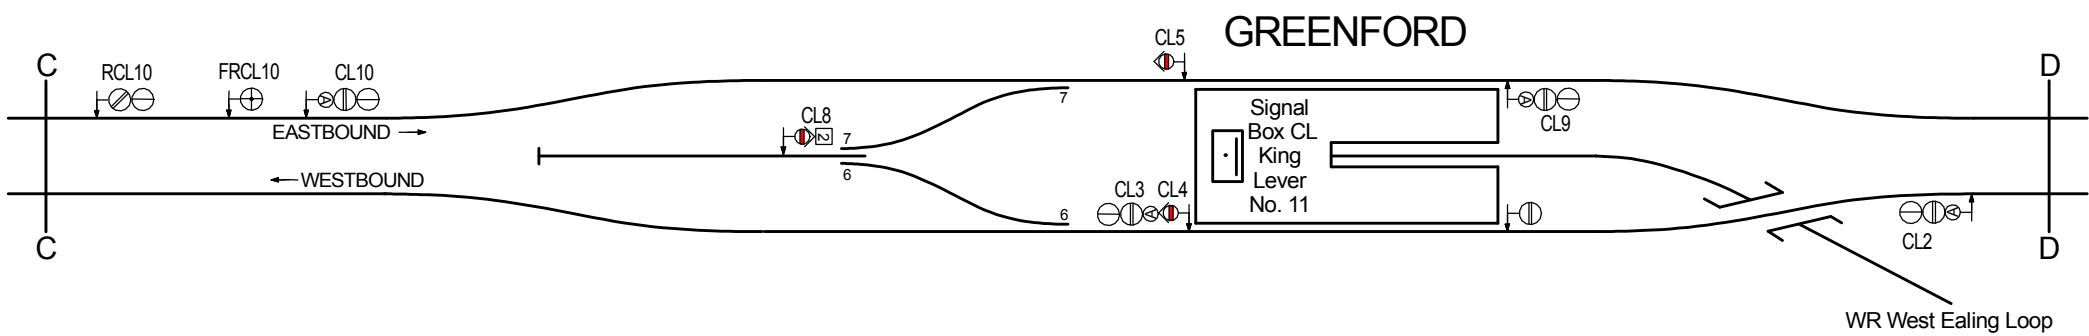

**CENTRAL LINE  
WESTERN EXTENSIONS  
1947 - 1948**

← To West Acton & Hanger Lane

To White City →

WHITE CITY & WOOD LANE  
AREA AS AT NOVEMBER 1947

**WHITE CITY & WOOD LANE  
AREAS AT 4TH JULY 1948**

**WHITE CITY & WOOD LANE  
 AREA AS AT 28TH NOVEMBER 1948**