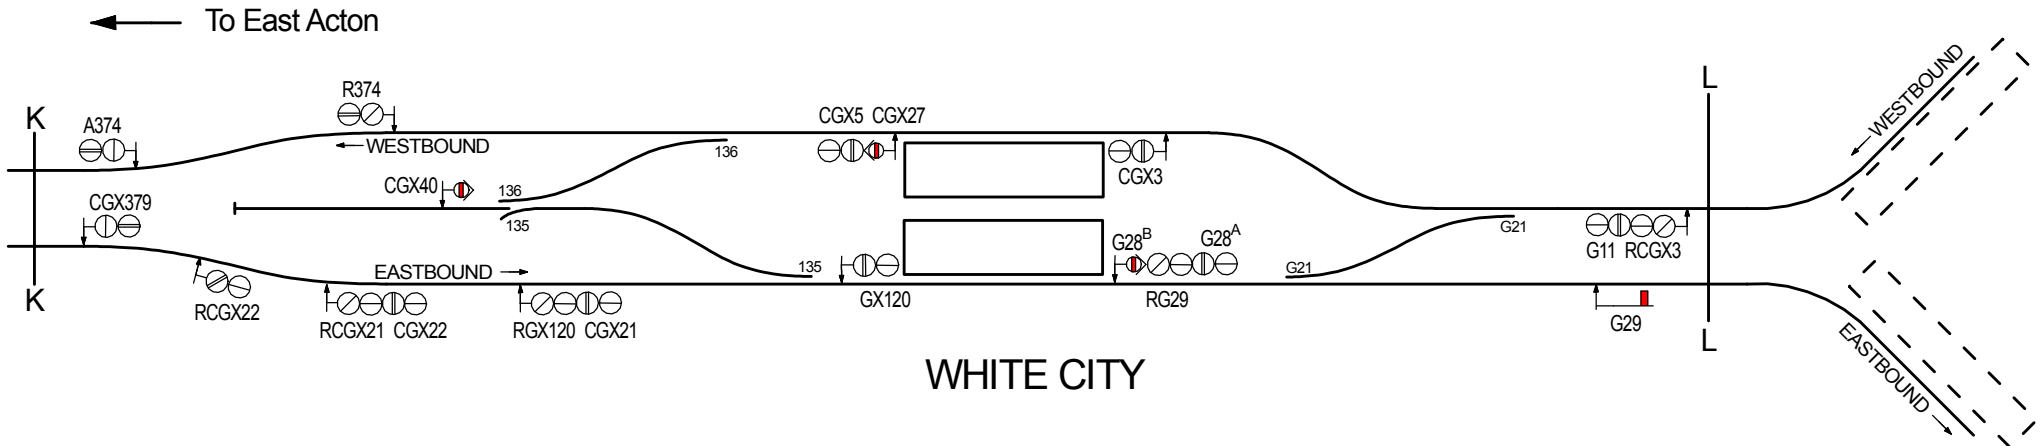

**CENTRAL LINE  
WESTERN EXTENSIONS  
1947 - 1948**

← To West Acton & Hanger Lane

To White City →

WHITE CITY & WOOD LANE  
AREA AS AT NOVEMBER 1947

**WHITE CITY & WOOD LANE  
AREAS AT 4TH JULY 1948**

**WHITE CITY & WOOD LANE  
 AREA AS AT 28TH NOVEMBER 1948**