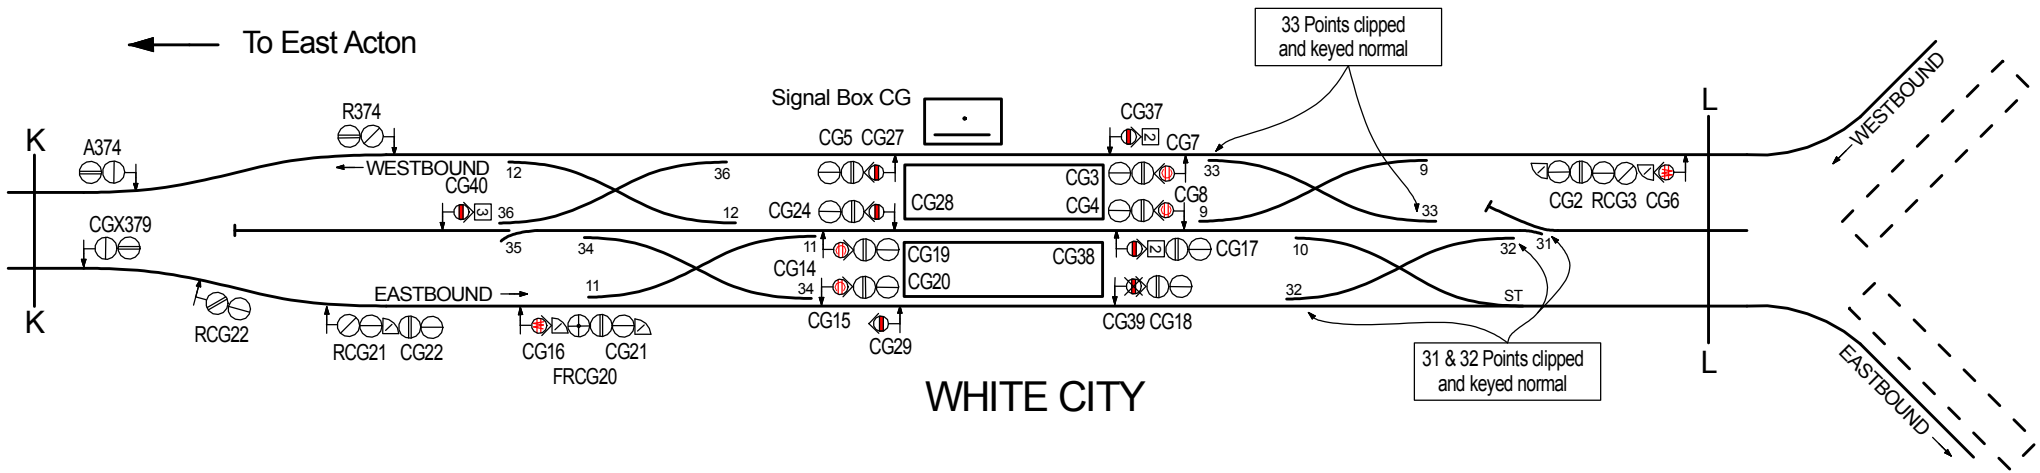

**CENTRAL LINE  
WESTERN EXTENSIONS  
1947 - 1948**

← To West Acton & Hanger Lane

To White City →

WHITE CITY & WOOD LANE  
AREA AS AT NOVEMBER 1947

**WHITE CITY & WOOD LANE  
AREAS AT 4TH JULY 1948**

**WHITE CITY & WOOD LANE  
 AREA AS AT 28TH NOVEMBER 1948**