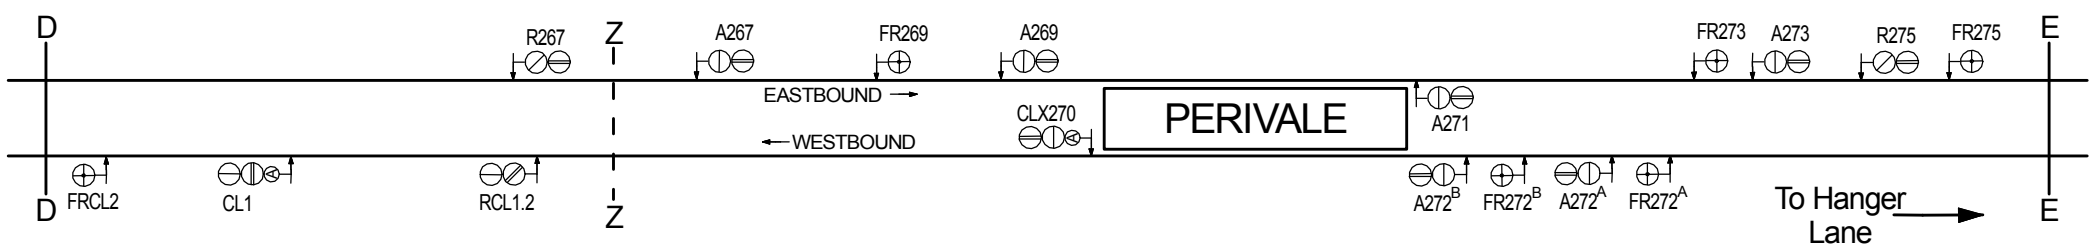

**CENTRAL LINE  
WESTERN EXTENSIONS  
1947 - 1948**

← To West Acton & Hanger Lane

To White City →

WHITE CITY & WOOD LANE  
AREA AS AT NOVEMBER 1947

**WHITE CITY & WOOD LANE  
AREAS AT 4TH JULY 1948**

**WHITE CITY & WOOD LANE  
 AREA AS AT 28TH NOVEMBER 1948**