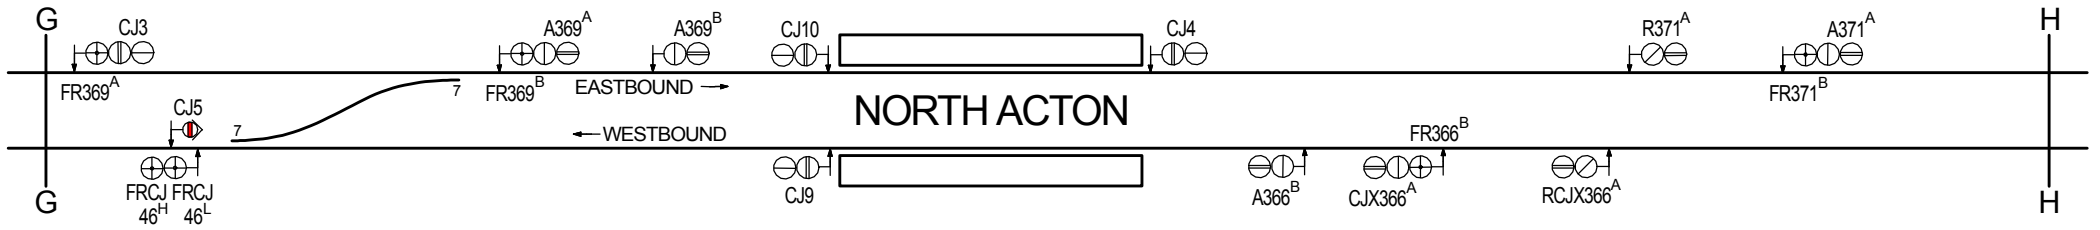

**CENTRAL LINE  
WESTERN EXTENSIONS  
1947 - 1948**

← To West Acton & Hanger Lane

To White City →

WHITE CITY & WOOD LANE  
AREA AS AT NOVEMBER 1947

**WHITE CITY & WOOD LANE  
AREAS AT 4TH JULY 1948**

**WHITE CITY & WOOD LANE  
 AREA AS AT 28TH NOVEMBER 1948**