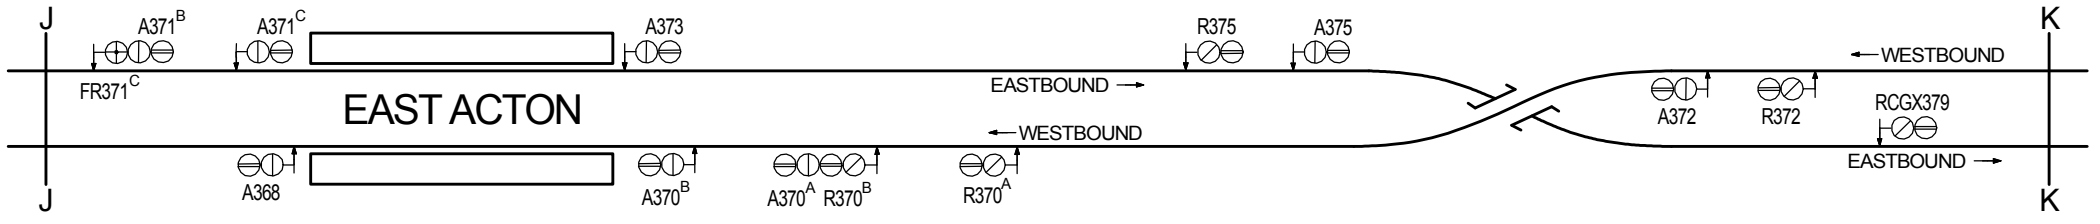

**CENTRAL LINE  
WESTERN EXTENSIONS  
1947 - 1948**

← To West Acton & Hanger Lane

To White City →

WHITE CITY & WOOD LANE  
AREA AS AT NOVEMBER 1947

**WHITE CITY & WOOD LANE  
AREAS AT 4TH JULY 1948**

**WHITE CITY & WOOD LANE  
 AREA AS AT 28TH NOVEMBER 1948**