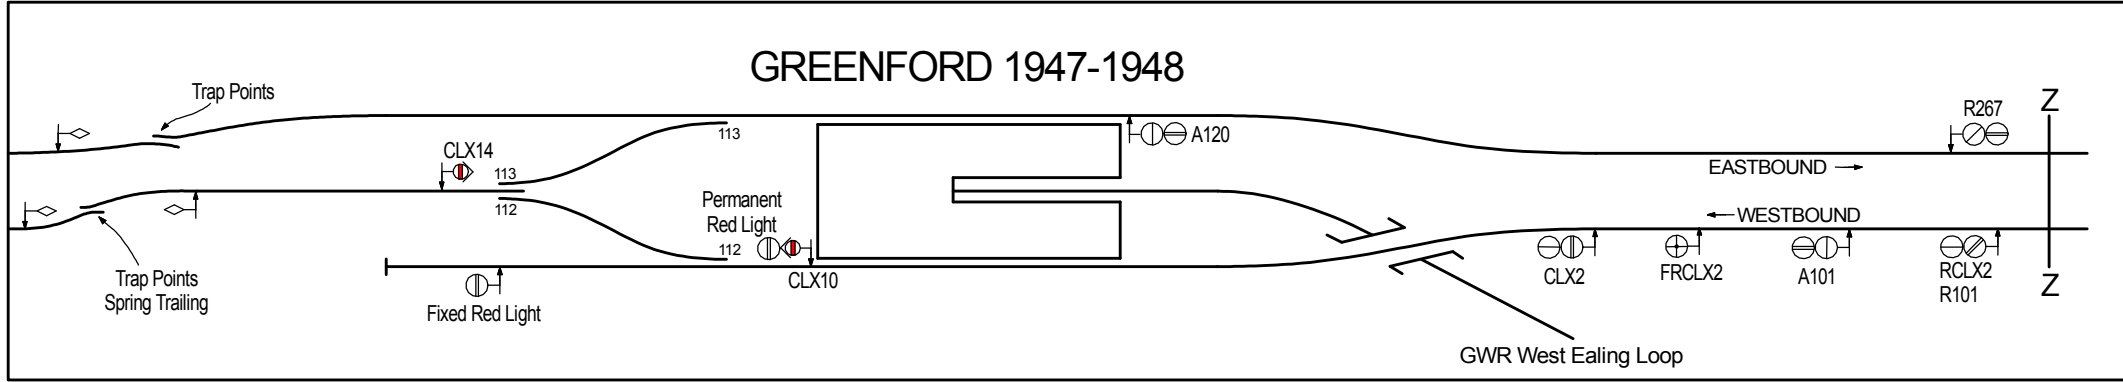

**CENTRAL LINE  
WESTERN EXTENSIONS  
1947 - 1948**

← To West Acton & Hanger Lane

To White City →

WHITE CITY & WOOD LANE  
AREA AS AT NOVEMBER 1947

**WHITE CITY & WOOD LANE  
AREAS AT 4TH JULY 1948**

**WHITE CITY & WOOD LANE  
 AREA AS AT 28TH NOVEMBER 1948**