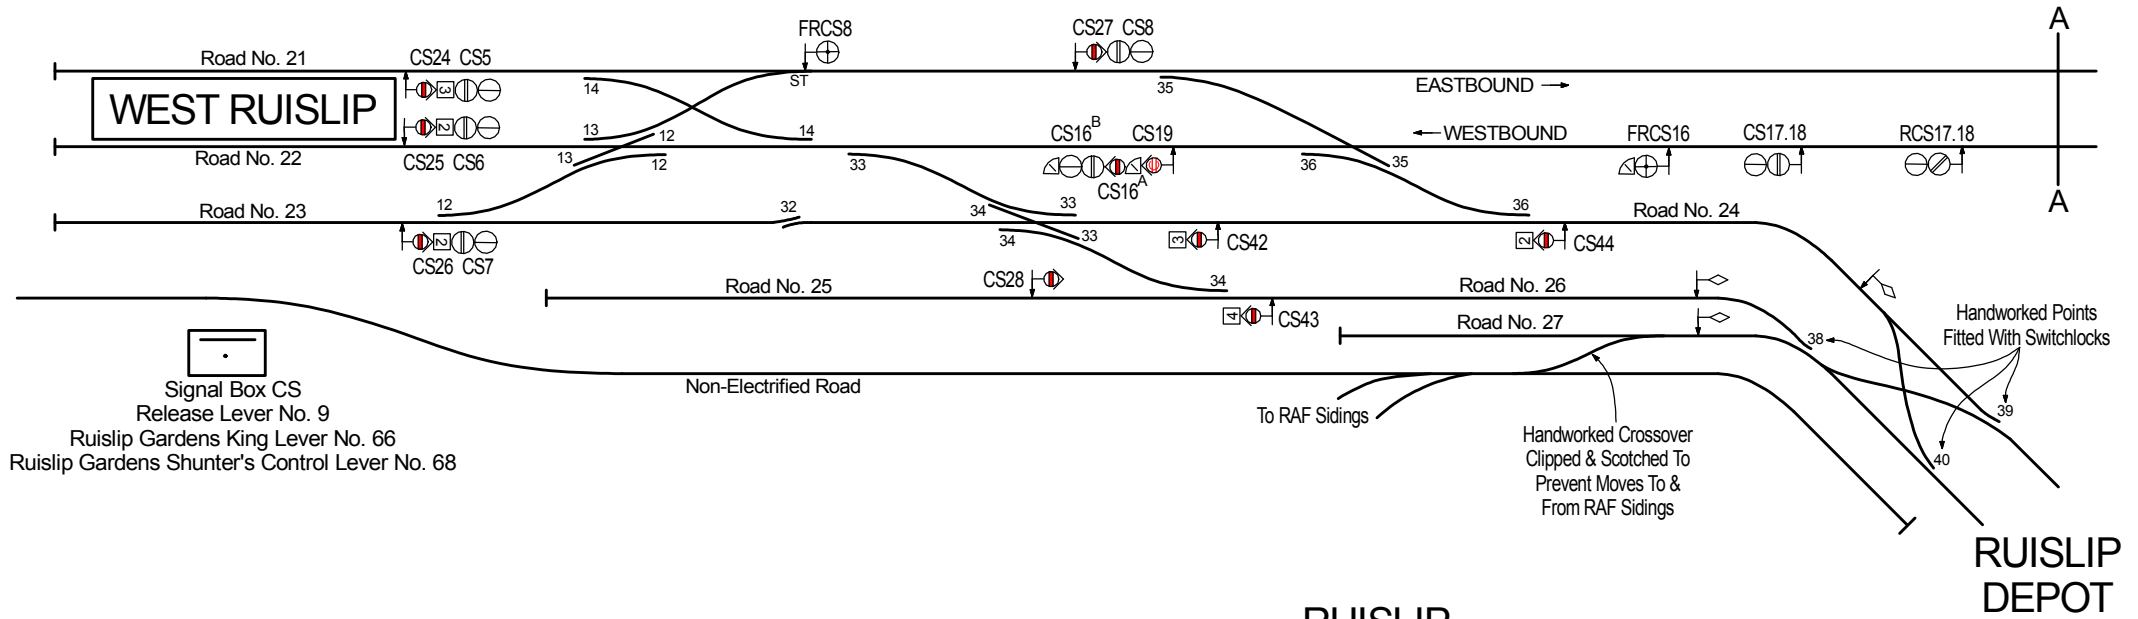

**CENTRAL LINE  
WESTERN EXTENSIONS  
1947 - 1948**

← To West Acton & Hanger Lane

To White City →

WHITE CITY & WOOD LANE  
AREA AS AT NOVEMBER 1947

**WHITE CITY & WOOD LANE  
AREAS AT 4TH JULY 1948**

**WHITE CITY & WOOD LANE  
 AREA AS AT 28TH NOVEMBER 1948**