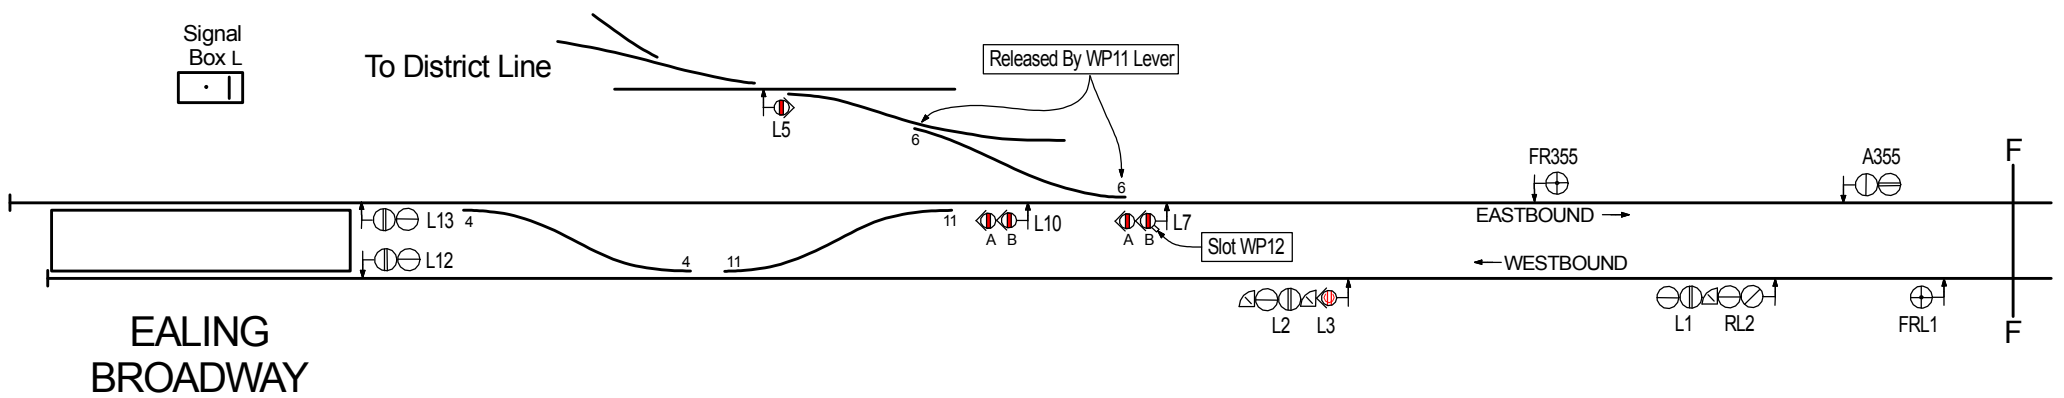

**CENTRAL LINE  
WESTERN EXTENSIONS  
1947 - 1948**

← To West Acton & Hanger Lane

To White City →

WHITE CITY & WOOD LANE  
AREA AS AT NOVEMBER 1947

**WHITE CITY & WOOD LANE  
AREAS AT 4TH JULY 1948**

**WHITE CITY & WOOD LANE  
 AREA AS AT 28TH NOVEMBER 1948**